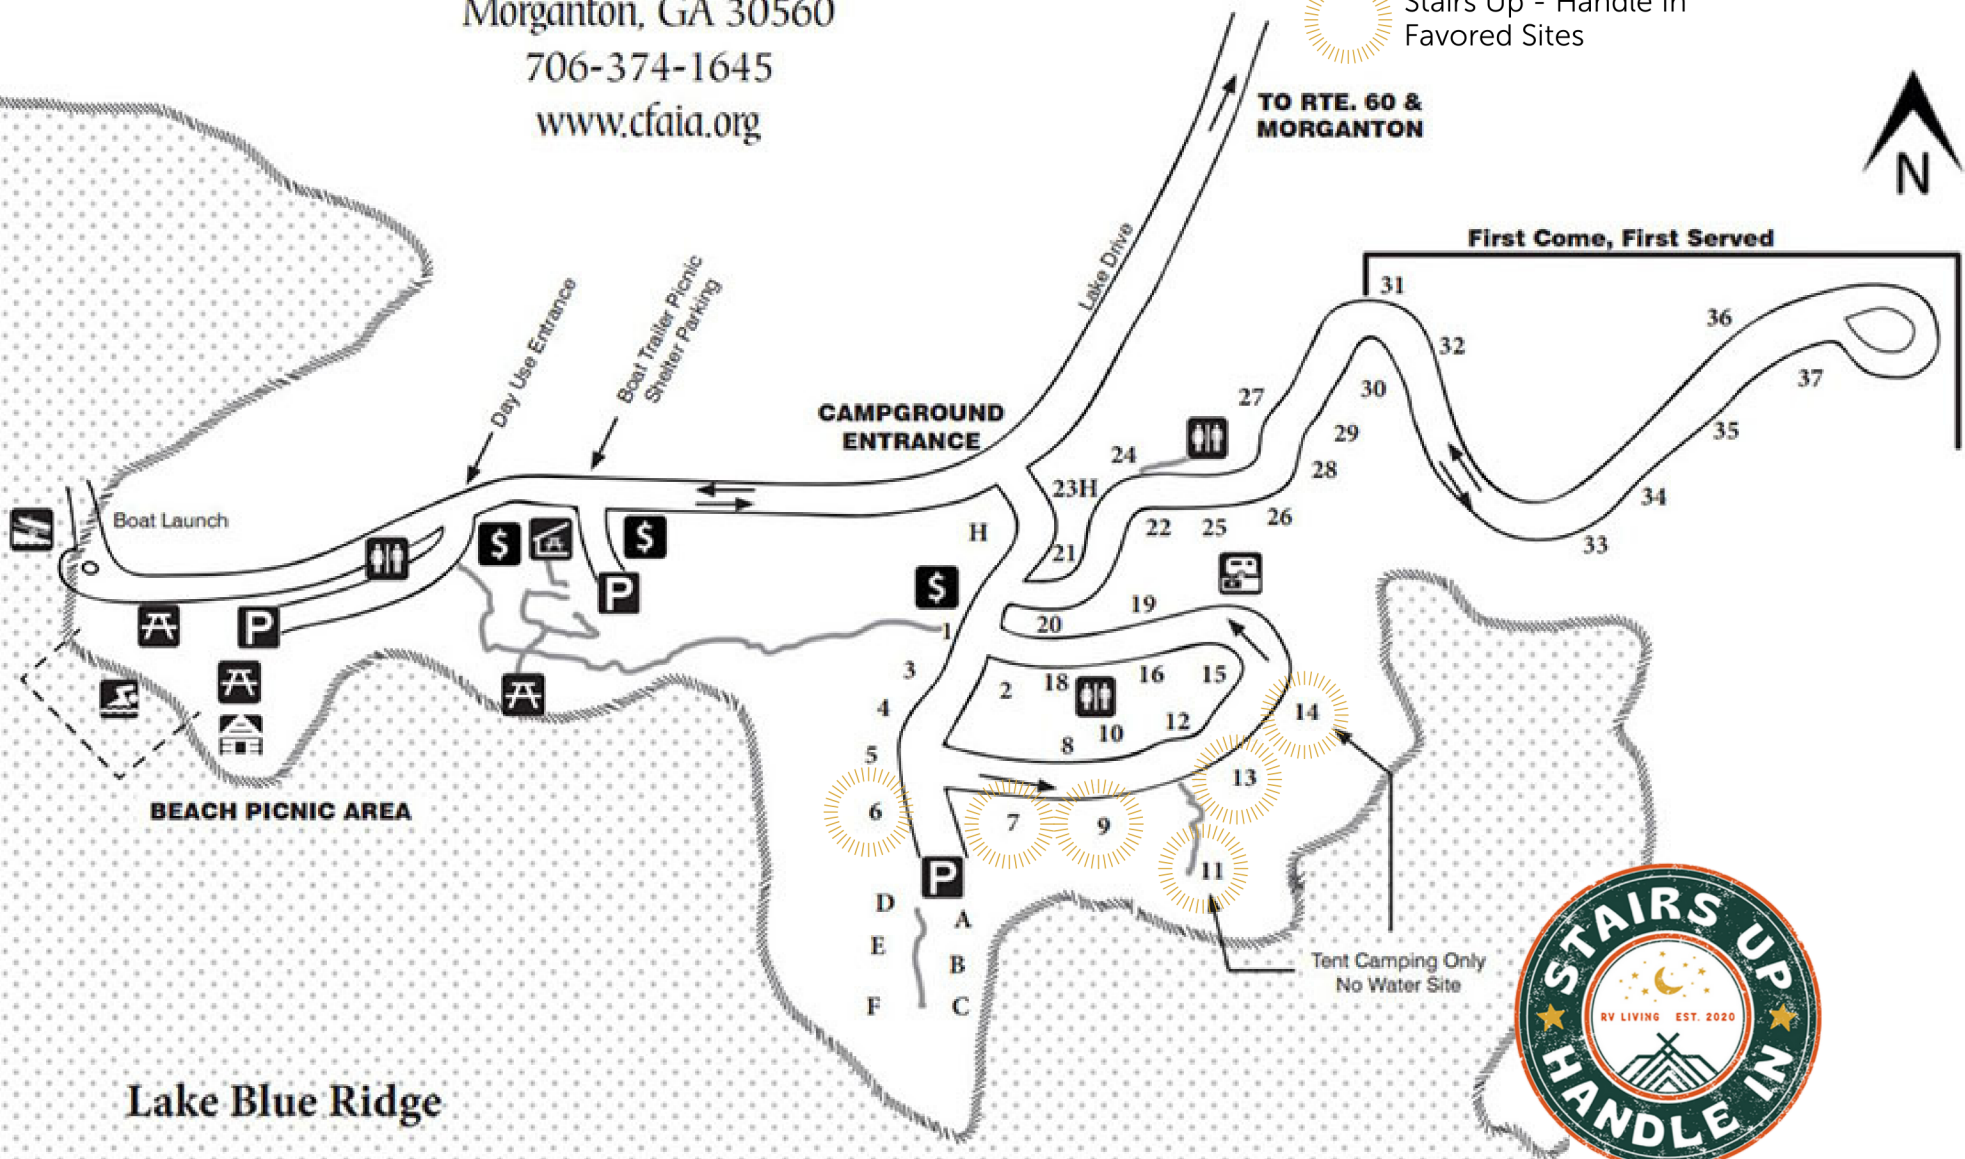

# Morganton Point Recreation Area

Blue Ridge Ranger District  
Chattahoochee National Forest

475 Lake Drive  
Morganton, GA 30560  
706-374-1645  
www.cfaia.org

LEGEND	
	Boat Launch
	Campsites
	Fee Area
	Host Site
	Parking
	Picnic Area
	Picnic Shelter
	Restrooms
	Dump Station
	Concessions Stand
	120, 30, 50 amp Electric & Water 1-8, 10, 12, 13, 15, 18-22, 24-29 Full Hook-up w/50 amp 16 Standard Sites 31-37 & A-F Double Sites 9,13 Reservations available on all sites except 31-37

Stairs Up - Handle In Favored Sites

Lake Blue Ridge